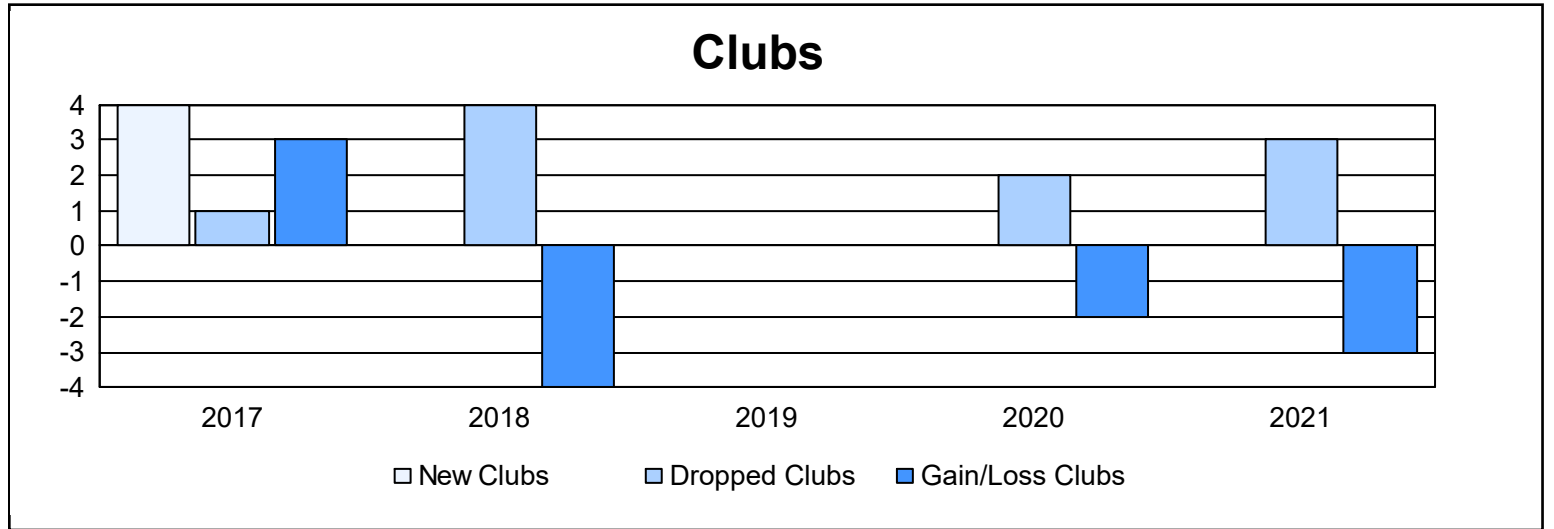

Year	New Clubs	Dropped Clubs	Gain/ Loss Clubs	New Members	Charter Members	Reinstate Members	Transfer Members	Total Member Added	Total Members Dropped	Gain/ Loss Members
2016-2017	4	1	3	207	93	35	21	356	398	-42
2017-2018	0	4	-4	176	2	13	8	199	337	-138
2018-2019	0	0	0	176	7	15	1	199	237	-38
2019-2020	0	2	-2	125	0	4	9	138	170	-32
2020-2021	0	3	-3	142	1	14	3	160	268	-108
<b>Average</b>	<b>1</b>	<b>2</b>	<b>-1</b>	<b>165</b>	<b>21</b>	<b>16</b>	<b>8</b>	<b>210</b>	<b>282</b>	<b>-72</b>

### Membership Composition June 2021 Cumulative