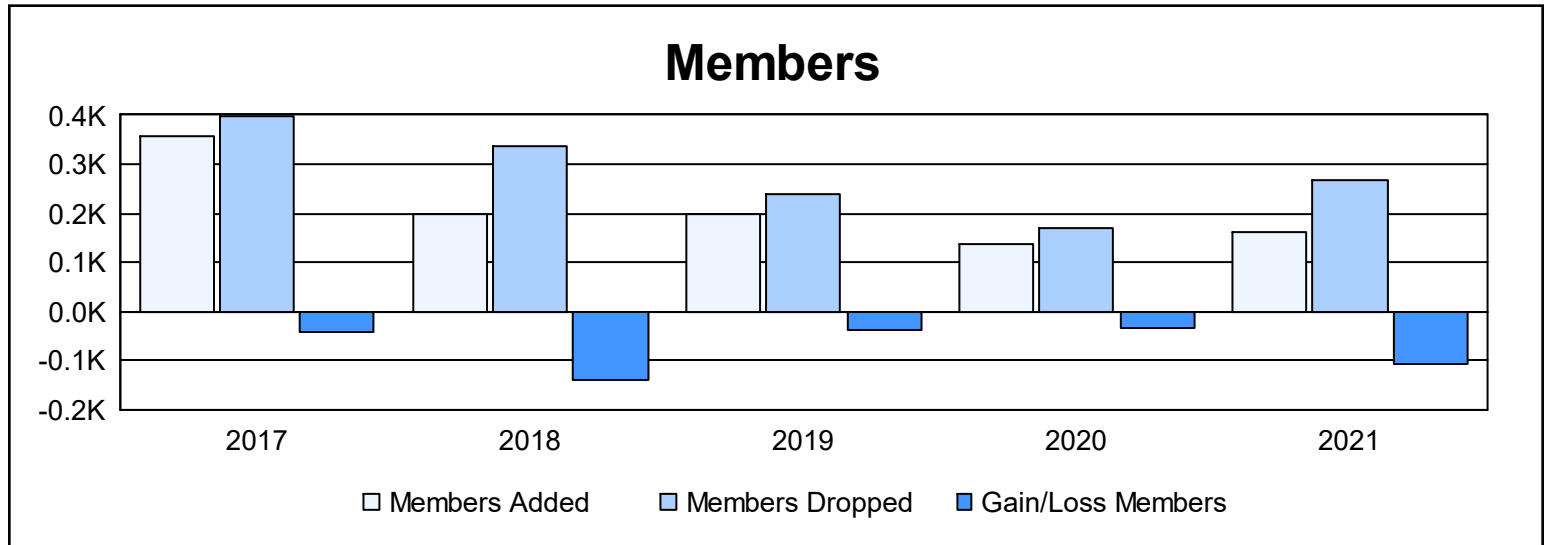

Year	New Clubs	Dropped Clubs	Gain/ Loss Clubs	New Members	Charter Members	Reinstate Members	Transfer Members	Total Member Added	Total Members Dropped	Gain/ Loss Members
2016-2017	4	1	3	207	93	35	21	356	398	-42
2017-2018	0	4	-4	176	2	13	8	199	337	-138
2018-2019	0	0	0	176	7	15	1	199	237	-38
2019-2020	0	2	-2	125	0	4	9	138	170	-32
2020-2021	0	3	-3	142	1	14	3	160	268	-108
<b>Average</b>	<b>1</b>	<b>2</b>	<b>-1</b>	<b>165</b>	<b>21</b>	<b>16</b>	<b>8</b>	<b>210</b>	<b>282</b>	<b>-72</b>

### Membership Composition June 2021 Cumulative